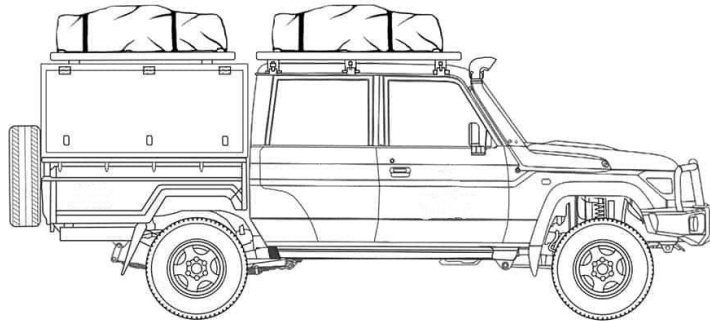

CHOBE4X4
SELF-DRIVE ADVENTURE

2022 VEHICLE SPECIFICATION Land Cruiser V6 Petrol 4.0l Extended Range

All Vehicles are handed over on a nearly empty tank only due to extended range fuel tanks fitted to the vehicles. Please read our Terms and Conditions

ABS BRAKES	YES
A/C DRIVER CABIN	YES
Infotainment Tracks for Africa GPS	YES
BATTERIES	2X12v
CENTRAL LOCKING	YES
COOKING	GAS BOTTLE WITH COOKER TOP
FRIDGE / FREEZER	40lt
PETROL	Petrol
DUEL AIR BAGS	YES
ENTRANCE TO LIVING AREA	LADDER TO ROOFTENTS
FULL TRACKS FOR AFRICA GPS INFOTAINMENT	YES
ENGINE	4.0
ESTIMATED FUEL CONSUMPTION	16l/100km
FUEL CAPACITY	240L
GAS SUPPLY (LPG)	1X3kg GAS BOTTLE
TOILET AND SOLAR BAG SHOWER	YES only on request and if stock is available
POWER STEERING	YES
POWER SUPPLY	14v
SEAT BELTS	4 LAP BELT
SPARE WHEEL/S	1
WATER TANK	40lt
FULL INFOTAINMENT GPS	YES
TENT/BED/INTERIOR BED	2X ROOFTENTS 2.1m X 1.4m clamshell and or FO