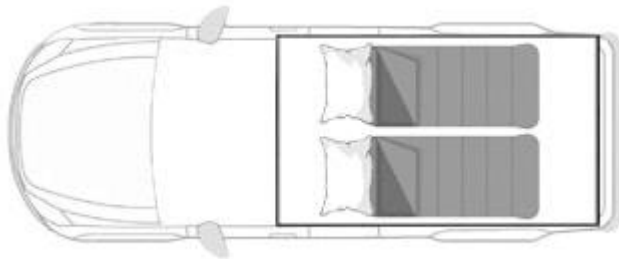

CHOBE4X4
SELF-DRIVE ADVENTURE

2022 VEHICLE SPECIFICATION Land Cruiser V6 Petrol 4.0l Extended Range

All Vehicles are handed over on a nearly empty tank only due to extended range fuel tanks fitted to the vehicles. Please read our Terms and Conditions