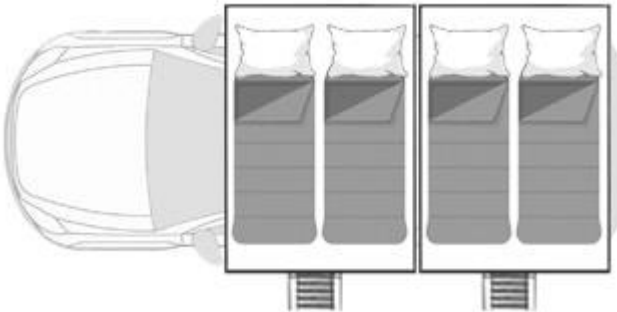

CHOBE4X4
SELF-DRIVE ADVENTURE

2022 VEHICLE SPECIFICATION Land Cruiser V6 Petrol 4.0l Extended Range

All Vehicles are handed over on a nearly empty tank only due to extended range fuel tanks fitted to the vehicles. Please read our Terms and Conditions