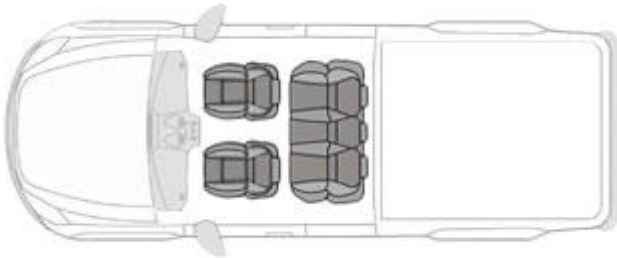

CHOBE4X4
SELF-DRIVE ADVENTURE

2022 VEHICLE SPECIFICATION Land Cruiser V6 Petrol 4.0l Extended Range

All Vehicles are handed over on a nearly empty tank only due to extended range fuel tanks fitted to the vehicles. Please read our Terms and Conditions